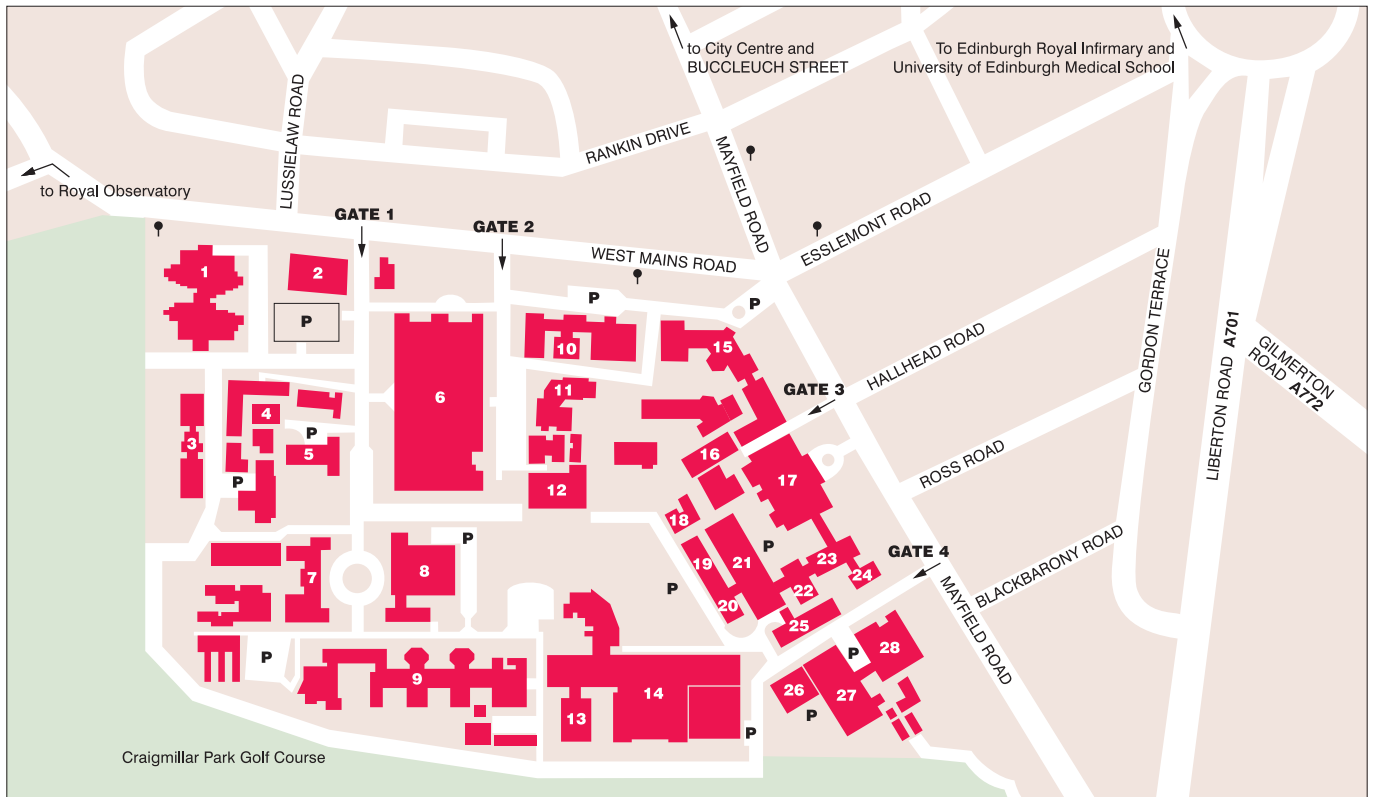

The University King's Buildings