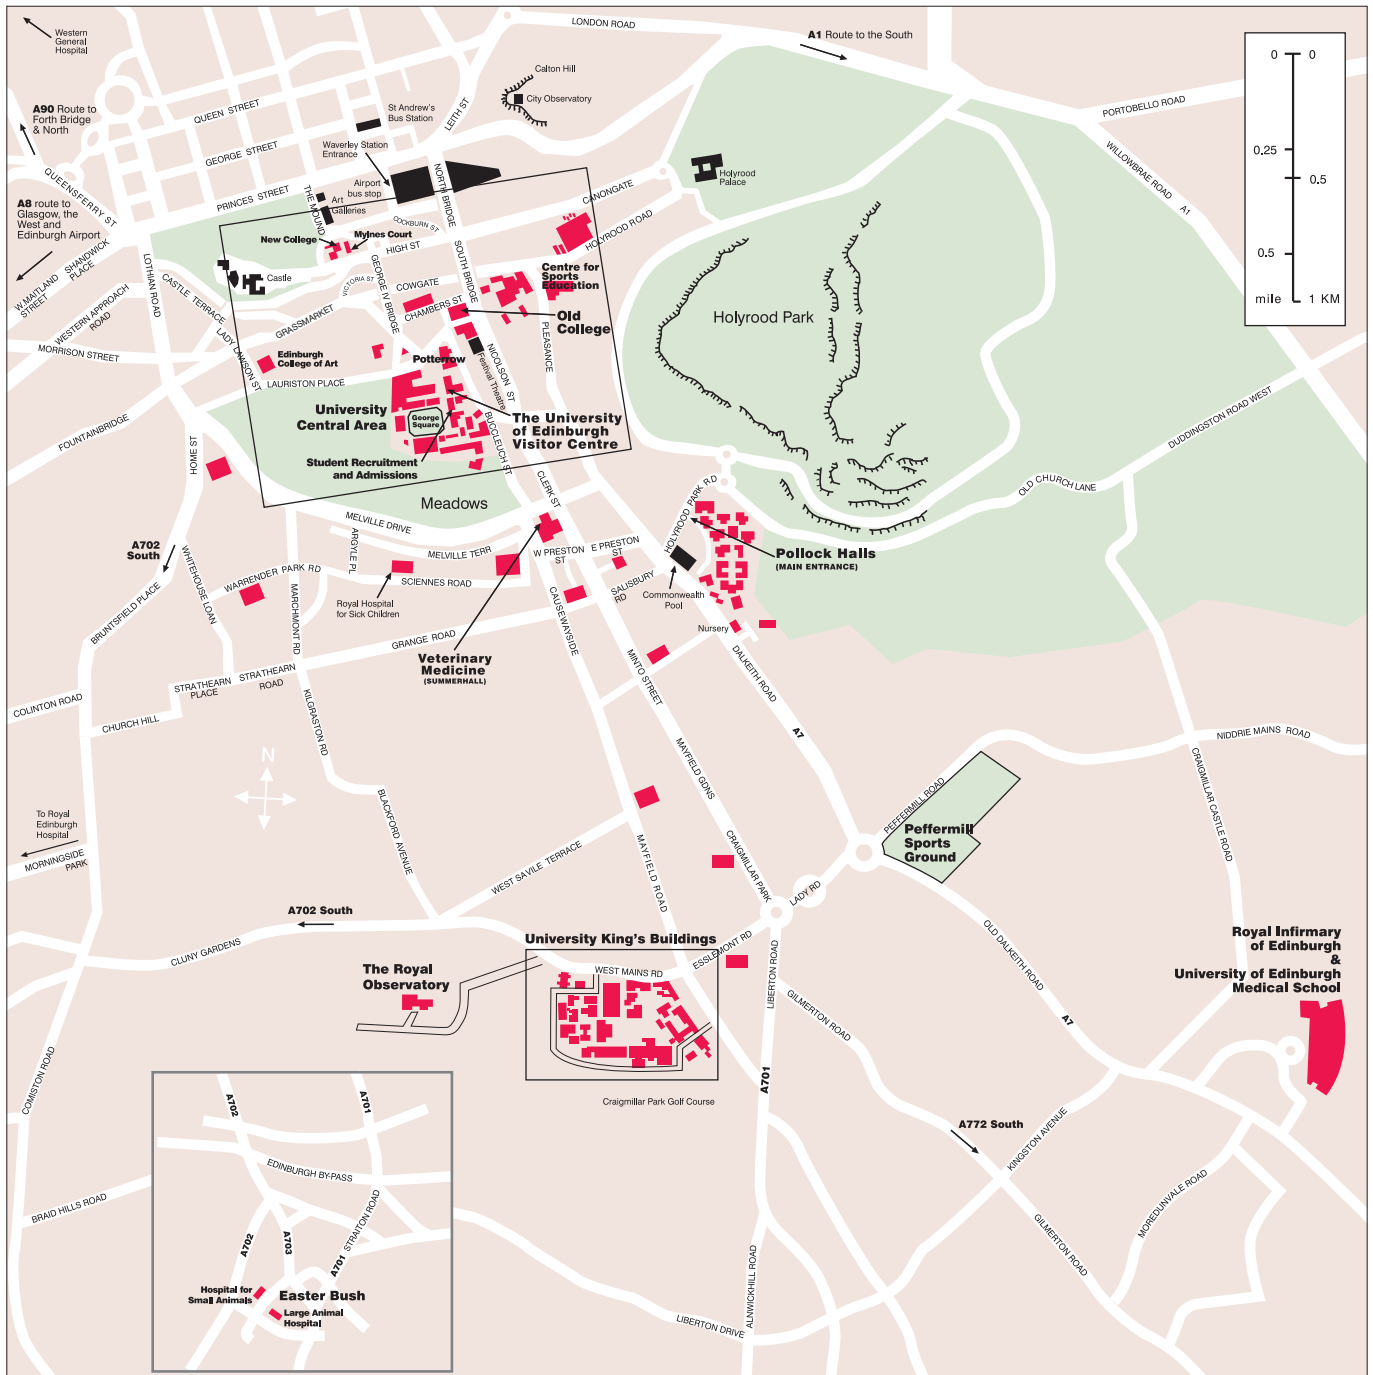

The University in the city

Useful contacts

International Office
57 George Square, Edinburgh EH8 9JU
T: 0131 650 4296
F: 0131 668 4565
E: enquiries.international@ed.ac.uk
W: www.ed.ac.uk/internat

Student Recruitment and Admissions
57 George Square, Edinburgh EH8 9JU
T: 0131 650 4360
F: 0131 651 1236
E: sra.enquiries@ed.ac.uk
W: www.sra.ed.ac.uk

The University of Edinburgh Visitor Centre
2 Charles Street, Edinburgh EH8 9AD
T: 0131 650 2252
F: 0131 650 2986
E: universitycentre@ed.ac.uk
W: www.visitorcentre.ed.ac.uk