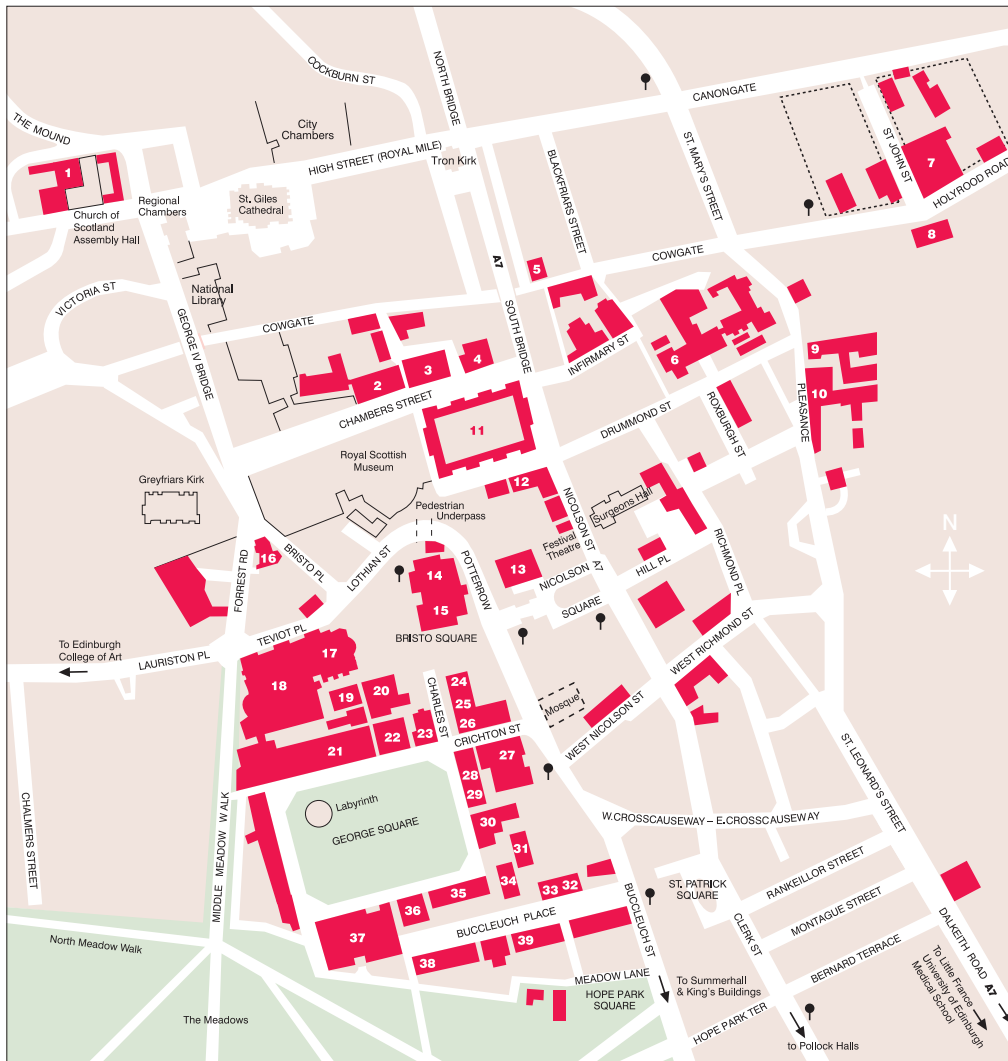

The University Central Area

New College, The Mound

McEwan Hall, Bristo Square

St Leonard's Land, Holyrood Road

Pollock Halls, Holyrood Park Road

- | | | | |
|--|---|--|---|
| 1 New College School of Divinity | 11 Old College Talbot Rice Gallery | 20 Teviot Row House Student Union | 29 College of Humanities and Social Science Office |
| 2 Minto House | 12 Disability Office | 21 Hugh Robson Building | 30 William Robertson Building |
| 3 Charles Stewart House | 13 Alison House | 22 7 George Square | 31 David Hume Tower Lecture Theatres |
| 4 Adam House | 14 The Potterrow Student Centre Students Association (EUSA), Chaplaincy Centre, Health Centre | 23 1 George Square | 32 Careers Service |
| 5 St Cecilia's Hall | 15 The University of Edinburgh Business School | 24 Dugald Stewart Building | 33 Student Counselling Service |
| 6 High School Yards | 16 Bedlam Theatre | 25 Visitor Centre Information, exhibition and shop | 34 David Hume Tower |
| 7 The Moray House School of Education | 17 McEwan Hall | 26 Informatics Forum | 35 Adam Ferguson Building |
| 8 St Leonard's Land | 18 Medical School | 27 Appleton Tower | 36 George Square Lecture Theatre |
| 9 Centre for Sports and Exercise | 19 Reid Concert Hall | 28 International Office and Student Recruitment and Admissions | 37 Main University Library |
| 10 The Pleasance | | | 38 International Student Centre |
| | | | 39 Office of Lifelong Learning |